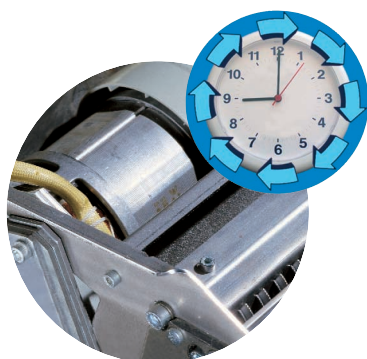

Environmentally friendly,
continuous duty,
100% jam proof
paper shredders

KOBRA® +1

MADE IN ITALY

www.elcoman.it

"ENERGY SMART" Personal and office shredder

- Available in three straight-cut models and one cross-cut model
- Shreds up to 26 sheets of paper at a time
- Carbon hardened cutting knives unaffected by staples and clips
- Convenient and wide entry opening for easy feeding of paper, CDs, DVDs and credit cards
- "Energy Smart" system: zero power consumption in stand-by mode
- 24 hours continuous duty operation without overheating and duty cycles
- Automatic Start / Stop through electronic eyes with stand-by function
- Automatic reverse system in case of jamming
- Removable waste bin for easy emptying operations
- Does not need plastic bags
- Automatic stop for bin removal

"CONTINUOUS DUTY MOTOR"

No overheating, no duty cycles

"AUTOMATIC REVERSE SYSTEM"

in case of jamming

Removable waste bin

Transparent window on the front makes it simple to check the waste level. No need of plastic bags