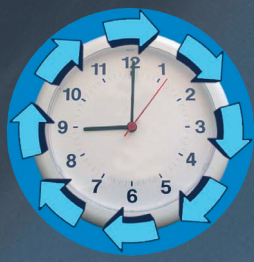

Environmentally friendly,
continuous duty,
100% jam proof
paper shredders

KOBRA® +1

MADE IN ITALY

www.elcoman.it

"ENERGY SMART" Personal and office shredder

- Available in three straight-cut models and one cross-cut model
- Shreds up to 26 sheets of paper at a time
- Carbon hardened cutting knives unaffected by staples and clips
- Convenient and wide entry opening for easy feeding of paper, CDs, DVDs and credit cards
- "Energy Smart" system: zero power consumption in stand-by mode
- 24 hours continuous duty operation without overheating and duty cycles
- Automatic Start / Stop through electronic eyes with stand-by function
- Automatic reverse system in case of jamming
- Removable waste bin for easy emptying operations
- Does not need plastic bags
- Automatic stop for bin removal

"CONTINUOUS DUTY MOTOR"

No overheating, no duty cycles

"AUTOMATIC REVERSE SYSTEM"

in case of jamming

Removable waste bin

Transparent window on the front makes it simple to check the waste level. No need of plastic bags

1: Shredding paper
Shreds up to 26 sheets of paper at a time by inserting them into the wide and convenient throat

2: Shredding CDs, DVDs and credit cards
Shreds CDs, DVDs and credit cards by inserting them into the wide and convenient throat (Kobra+1 SS4/SS7)